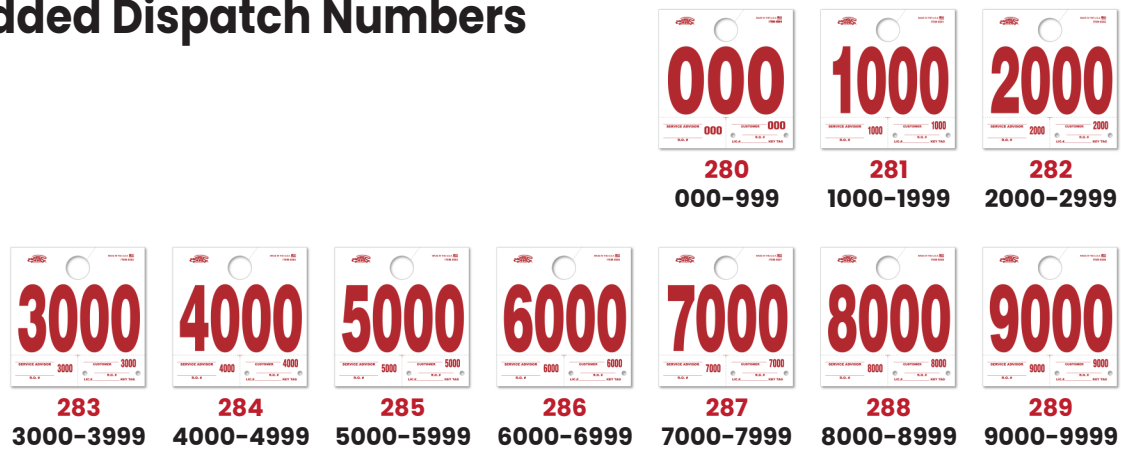

## White Service Dispatch Numbers

- 5-1/2" x 6-1/2" with 1-1/4" diameter hole
- 100# white stock
- Padded 50 per pad on top

## Heavy Stock Side Padded Dispatch Numbers

- 7" x 7-1/4" with 1-1/4" diameter hole
- 150# white stock
- Padded 50 per pad on left side

## Colored Dispatch Numbers

- 5-1/2" x 6-1/2" with 1-1/4" diameter hole
- 100# color stock
- Padded 50 per pad on top

## Long Service Dispatch Numbers

- 5-1/2" x 8-1/2" with 1-1/4" diameter hole
- 100# white stock
- Padded 50 per pad on top