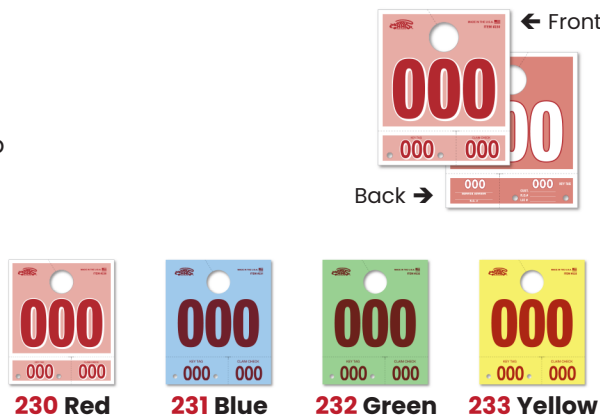

## White Service Dispatch Numbers

- 5-1/2" x 6-1/2" with 1-1/4" diameter hole
- 100# white stock
- Padded 50 per pad on top

## Heavy Stock Side Padded Dispatch Numbers

- 7" x 7-1/4" with 1-1/4" diameter hole
- 150# white stock
- Padded 50 per pad on left side

## Colored Dispatch Numbers

- 5-1/2" x 6-1/2" with 1-1/4" diameter hole
- 100# color stock
- Padded 50 per pad on top

## Long Service Dispatch Numbers

- 5-1/2" x 8-1/2" with 1-1/4" diameter hole
- 100# white stock
- Padded 50 per pad on top